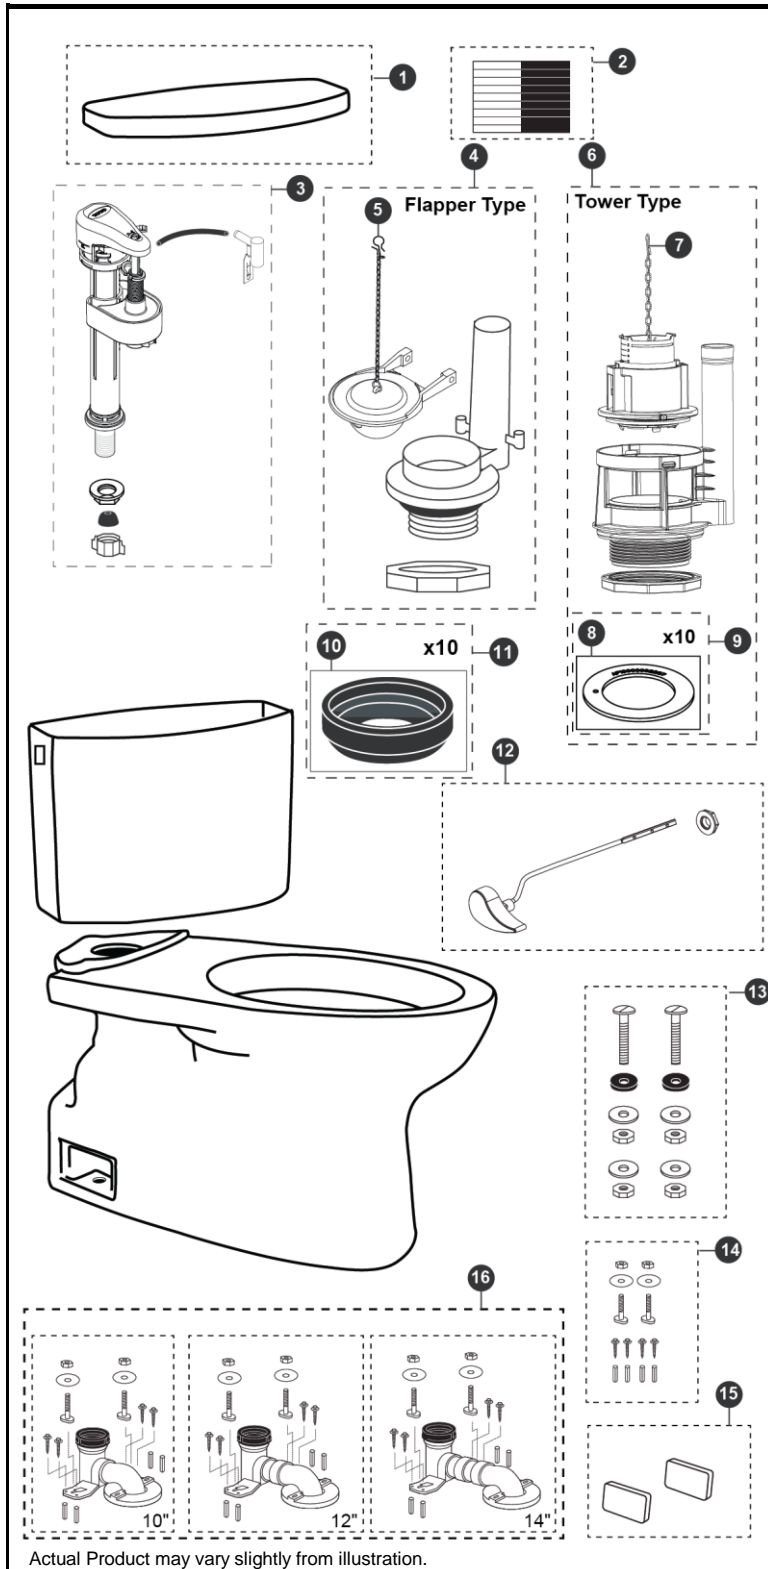

CST474CEF & CST474CEFG

CST474CEF
CT474CEF
ST454E
ST454ET

CST474CEFG
CT474CEFG
ST454E
ST454ET

Vespin® II 1.28 Gpf Toilet, Elongated, Tornado Flush™ Unifit Rough-In, Universal Height, (including CeFIONtect™)

Item	Part	Description
1	TCU454CRE#01	Tank Lid w/ Velcro Tape - Cotton
	TCU454CRE#03	Tank Lid w/ Velcro Tape - Bone
	TCU454CRE#11	Tank Lid w/ Velcro Tape - Colonial White
	TCU454CRE#12	Tank Lid w/ Velcro Tape - Sedona Beige
	TCU454CRE#51	Tank Lid w/ Velcro Tape - Ebony
2	THU107	Velcro Tape
3	TSU54A	Fill Valve for Flapper Type
	TSU53A	Fill Valve for Tower Type
4	THU252P-A	Flush Valve
5	THU500S	Flapper w/ Chain
6	THU445.10F-A	Drain Valve for Tower Type
7	THU440-A	Flush Tower
8	THU407	Seal Gasket (1 piece)
9	THU370	Seal Gasket (10 pieces)
10	9BU024E	Tank to Bowl Gasket (1 piece)
11	THU131	Tank to Bowl Gaskets (10 pieces)
12	THU068#01	Trip Lever - Cotton
	THU068#03	Trip Lever - Bone
	THU068#11	Trip Lever - Colonial White
	THU068#12	Trip Lever - Sedona Beige
	THU068#51	Trip Lever - Ebony
	THU068#CP	Trip Lever - Chrome Plated
	THU068#BN	Trip Lever - Brushed Nickel
	THU068#PN	Trip Lever - Polished Nickel
13	TSU01D	Tank Mounting Kit
14	THU020	Unifit Mounting Set
15	TCU884CV#01	Side Plates w/ Velcro Tape - Cotton
	TCU884CV#03	Side Plates w/ Velcro Tape - Bone
	TCU884CV#11	Side Plates w/ Velcro Tape - Colonial White
	TCU884CV#12	Side Plates w/ Velcro Tape - Sedona Beige
	TCU884CV#51	Side Plates w/ Velcro Tape - Ebony
16	TSU01W.10R	Unifit - 10" Rough-in
	TSU01W.12R	Unifit - 12" Rough-in
	TSU01W.14R	Unifit - 14" Rough-in

Note:

Product Number Explanations

Two-Piece Toilet

(CST) Gravity Type Toilet
(454) Tank Model
(474) Bowl Model
(C) Tornado Flush™
(E) 1.28gpf / 4.8Lpf
(F) Universal Height
(G) CeFIONtect™

Tank

(ST) Tank
(454) Tank Model
(C) Tornado Flush™
(E) 1.28gpf / 4.8Lpf
(F) Universal Height
(G) CeFIONtect™

Bowl

(CT) Bowl
(474) Bowl Model
(C) Tornado Flush™
(E) 1.28gpf / 4.8Lpf
(F) Universal Height
(G) CeFIONtect™